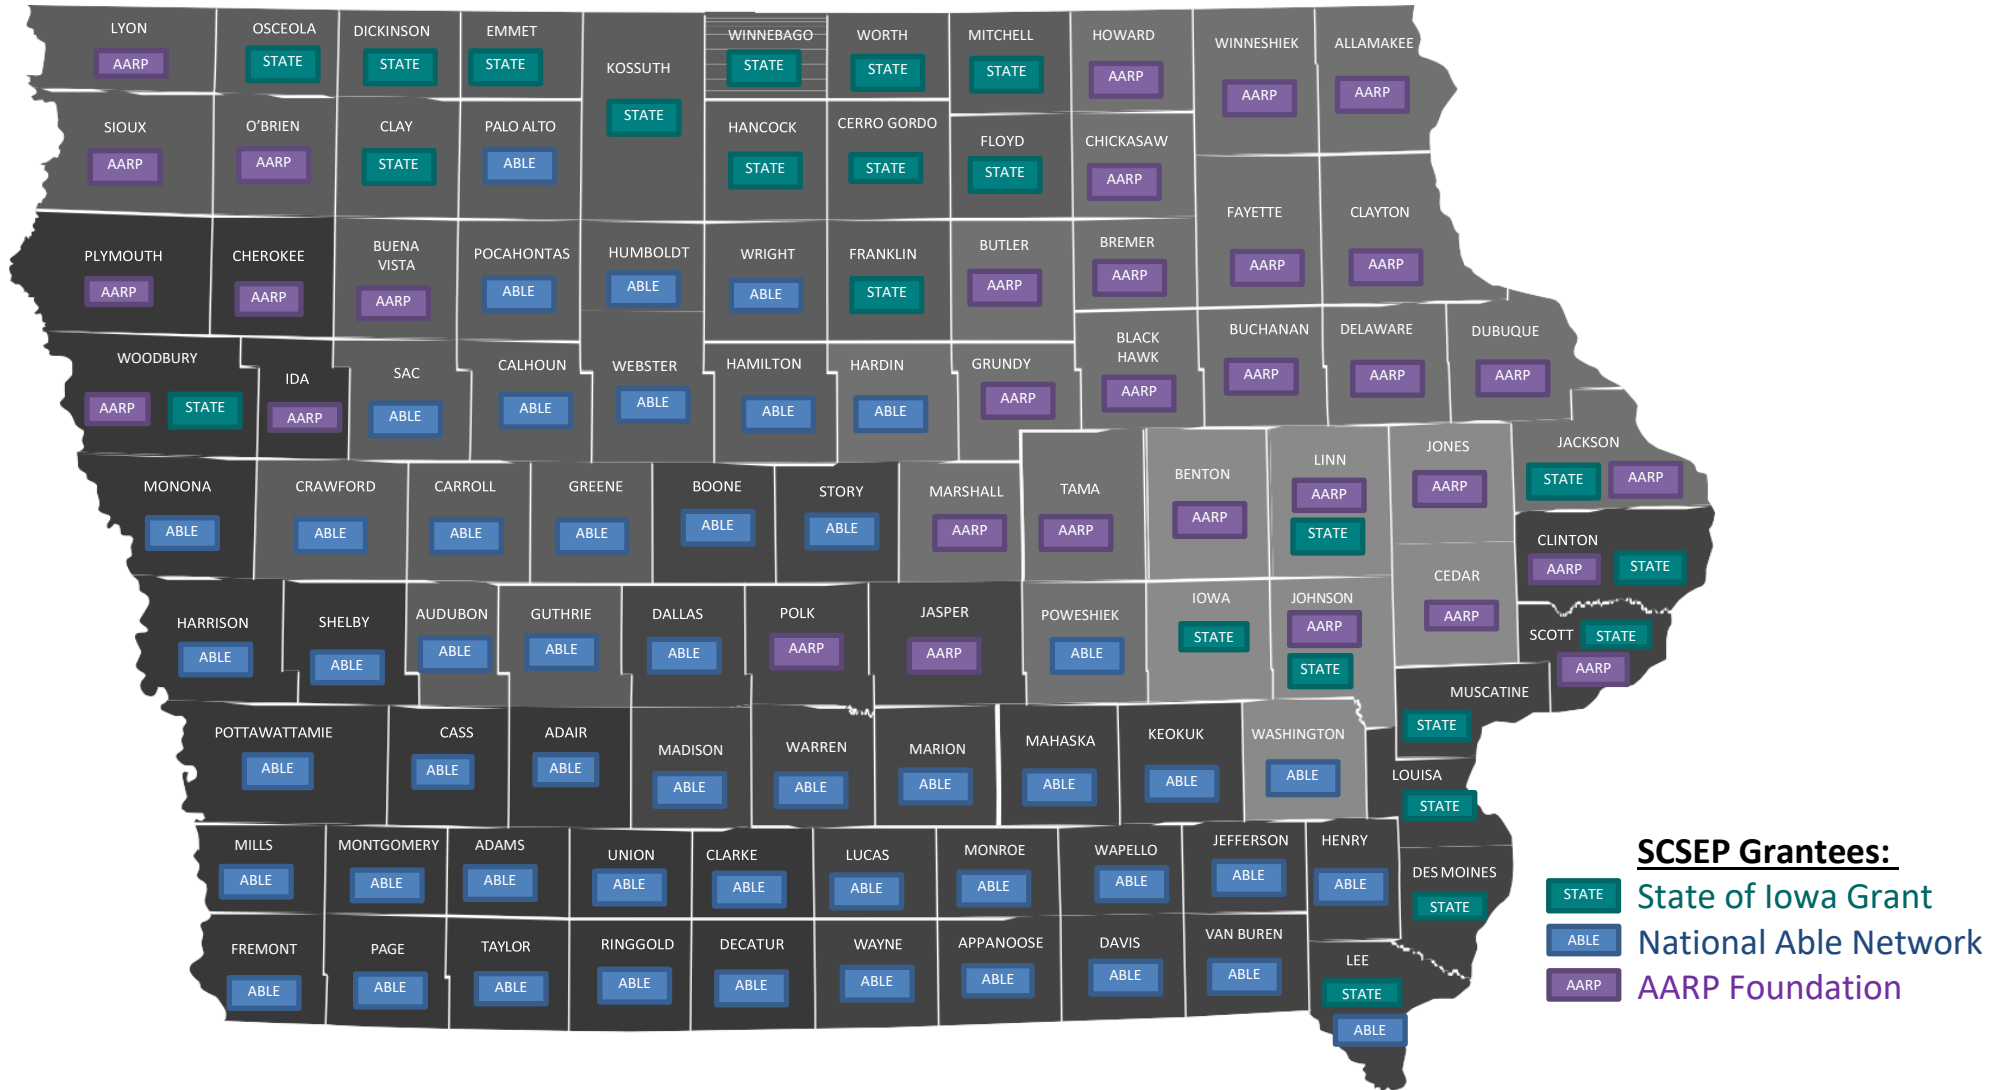

# Senior Community Services Employment Program (SCSEP) Training Position Distribution and Contact Information PY2020

AARP Foundation			
	<b>Contact Name</b>	<b>Phone Number</b>	<b>Email Address</b>
<b>Counties Served:</b>	Carole Malotte	641-243-8873	<a href="mailto:cmalotte@aarp.org">cmalotte@aarp.org</a>
	Allamakee, Buena Vista, Chickasaw, Cherokee, Howard, Ida, Lyon, O'Brien, Plymouth, Winneshiek, Sioux, Woodbury		
	<b>Contact Name</b>	<b>Phone Number</b>	<b>Email Address</b>
<b>Counties Served:</b>	Chelley Pratt	319-234-0206	<a href="mailto:cpratt@aarp.org">cpratt@aarp.org</a>
	Benton, Black Hawk, Bremer, Buchanan, Butler, Clayton, Delaware, Fayette, Grundy, Jones		
	<b>Contact Name</b>	<b>Phone Number</b>	<b>Email Address</b>
<b>Counties Served:</b>	Pamela Thompson	515-287-1555	<a href="mailto:pthompson@aarp.org">pthompson@aarp.org</a>
	Jasper, Marshall, Polk, Tama		
	<b>Contact Name</b>	<b>Phone Number</b>	<b>Email Address</b>
<b>Counties Served:</b>		563-396-1587	
	Cedar, Clinton, Jackson, Johnson, Linn, Scott		
STATE OF IOWA			
	<b>Contact Name</b>	<b>Phone Number</b>	<b>Email Address</b>
<b>Counties Served:</b>	Carole Malotte	641-243-8873	<a href="mailto:cmalotte@aarp.org">cmalotte@aarp.org</a>
	Cerro Gordo, Clay, Dickerson, Emmett, Floyd, Franklin, Hancock, Kossuth, Mitchell, Osceola, Winnebago, Worth, Woodbury		
	<b>Contact Name</b>	<b>Phone Number</b>	<b>Email Address</b>
<b>Counties Served:</b>		563-396-1587	
	Clinton, Des Moines, Iowa, Jackson, Johnson, Linn, Louisa, Muscatine, Scott		
NATIONAL ABLE NETWORK			
	<b>Contact Name</b>	<b>Phone Number</b>	<b>Email Address</b>
<b>Counties Served:</b>	Kristi Erritt	515-344-7765	<a href="mailto:kerritt@nationalable.org">kerritt@nationalable.org</a>
	Adams, Adair, Appanoose, Audubon, Boone, Calhoun, Carroll, Cass, Clarke, Crawford, Dallas, Davis, Decatur, Fremont, Greene, Guthrie, Hamilton, Hardin, Harrison, Henry, Humboldt, Jefferson, Keokuk, Lee, Lucas, Madison, Mahaska, Marion, Mills, Monroe, Monona, Montgomery, Page, Palo Alto, Pocahontas, Pottawattamie, Poweshiek, Ringgold, Sac, Shelby, Story, Taylor, Union, Van Buren, Wapello, Warren, Washington, Wayne, Webster, Wright		